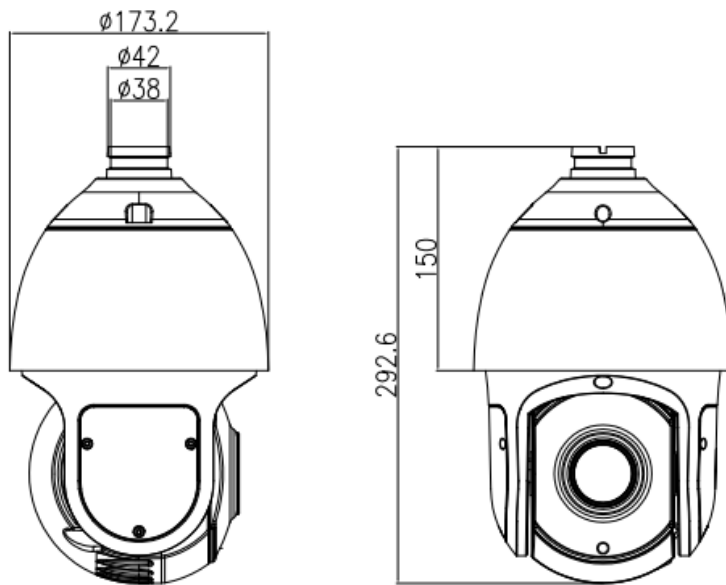

Dimensions (mm)

Accessories

Optional:

SN-BK606B
Wall Bracket

SN-BK348A
Ceiling Bracket

SN-BK605
Corner Mount

SN-BK604B
Pole Mount